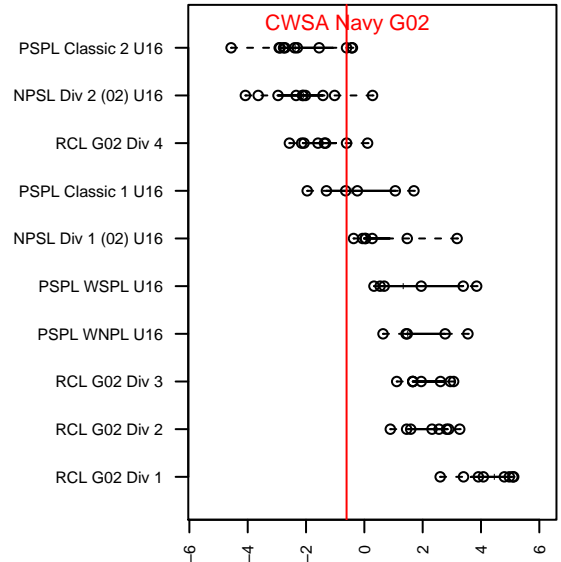

CWSA Navy G02

Central Washington Soccer Academy
 Yakima, WA
 G02 total strength=1219
 attack=4.92 defense=3.71
 fall league = PSPL Classic 2 U16
 notes= Steele 2013, Jasso 2014

alt names used:
 CW Sounders G02 Navy
 CWSA G02 Navy
 CWS G02 Navy

Venues played:
 2017 PSPL Classic 2 U16
 2017 Xtreme Cup GU16

CWSA Navy G02
 Dots are actual minus expected GF (blue circles) and GA (red triangles).
 Blue line is smoothed change in attack strength. Red is smoothed change in defense strength.

**attack and defense variance (black dot)
relative to other teams
and top 10 in region**

**attack and defense rating
relative to others at age
and all opponents in last 13 months**

Performance relative to 13 month average