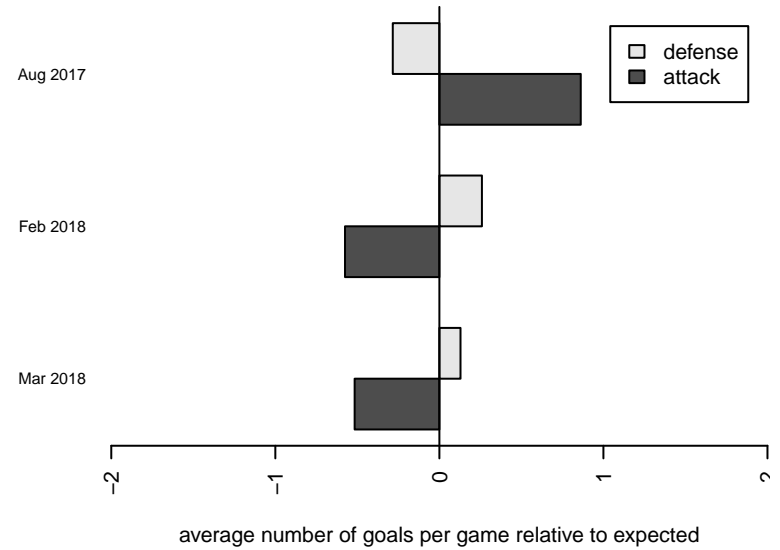

Venues played:
 2017 PSPL Classic 2 U16
 2017 Xtreme Cup GU16

CWSA Navy G02
 Dots are actual minus expected GF (blue circles) and GA (red triangles).
 Blue line is smoothed change in attack strength. Red is smoothed change in defense strength.

**attack and defense variance (black dot)
relative to other teams
and top 10 in region**

**attack and defense rating
relative to others at age
and all opponents in last 13 months**

Performance relative to 13 month average

Performance relative to 13 month average

date	home		away		venue	pred.home	pred.away
2018-03-18	CWSA Navy G02	3	TC United White G02	0	2017 PSPL Classic 2 U16	2.83	0.65
2018-03-17	MRFC White G02	1	CWSA Navy G02	1	2017 PSPL Classic 2 U16	1.65	1.60
2018-03-11	Fuerza FC Academy G02	0	CWSA Navy G02	1	2017 PSPL Classic 2 U16	0.71	2.07
2018-03-10	CWSA Navy G02	4	ISC Gunners B Blue G02	3	2017 PSPL Classic 2 U16	2.16	1.31
2018-03-03	CWSA Navy G02	1	ISC Gunners B White G02	0	2017 PSPL Classic 2 U16	3.93	0.32
2018-02-25	Cascade FC Green G02	0	CWSA Navy G02	2	2017 PSPL Classic 2 U16	0.53	3.21
2018-02-24	NPSA Titans White G02	0	CWSA Navy G02	2	2017 PSPL Classic 2 U16	0.62	3.07
2018-02-10	MVP Marauders White G02	1	CWSA Navy G02	3	2017 PSPL Classic 2 U16	0.63	2.44
2017-08-20	CWSA Navy G02	1	Mukilteo Rush Nero G02	0	2017 Xtreme Cup GU16	1.72	0.73
2017-08-19	Seattle United NE Blue G02	3	CWSA Navy G02	2	2017 Xtreme Cup GU16	0.87	2.21
2017-08-18	CWSA Navy G02	2	PTFC Toluca G02	3	2017 Xtreme Cup GU16	1.71	1.45
2017-08-14	CWSA Navy G02	4	ASE Emerald G02	1	2017 PSPL Classic 2 U16	1.73	2.05
2017-08-12	CWSA Navy G02	7	West Narrows FC Blue G02	1	2017 PSPL Classic 2 U16	4.32	1.48