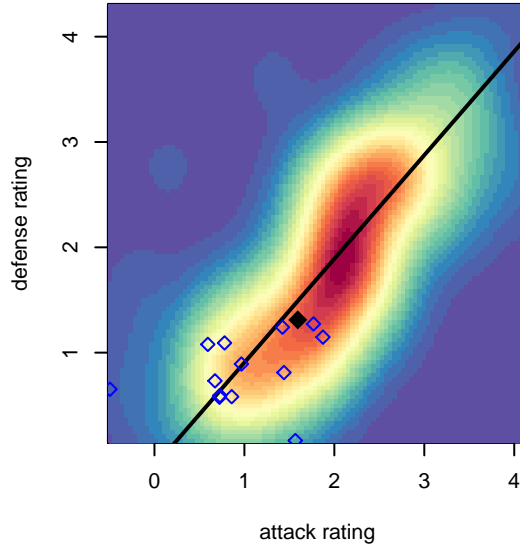

CWSA Navy G02

Central Washington Soccer Academy
 Yakima, WA
 G02 total strength=1219
 attack=4.92 defense=3.71
 fall league = PSPL Classic 2 U16
 notes= Steele 2013, Jasso 2014

alt names used:
 CW Sounders G02 Navy
 CWSA G02 Navy
 CWS G02 Navy

Venues played:
 2017 PSPL Classic 2 U16
 2017 Xtreme Cup GU16

CWSA Navy G02
 Dots are actual minus expected GF (blue circles) and GA (red triangles).
 Blue line is smoothed change in attack strength. Red is smoothed change in defense strength.

**attack and defense variance (black dot)
relative to other teams
and top 10 in region**

**attack and defense rating
relative to others at age
and all opponents in last 13 months**

Performance relative to 13 month average