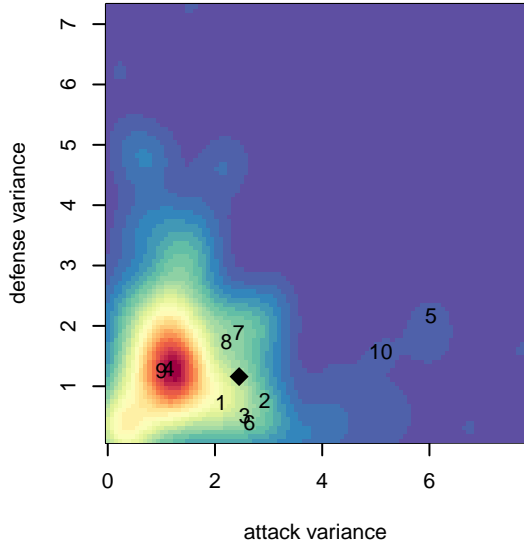

CWSA Navy G02

Central Washington Soccer Academy
 Yakima, WA
 G02 total strength=1219
 attack=4.92 defense=3.71
 fall league = PSPL Classic 2 U16
 notes= Steele 2013, Jasso 2014

alt names used:
 CW Sounders G02 Navy
 CWSA G02 Navy
 CWS G02 Navy

Venues played:
 2017 PSPL Classic 2 U16
 2017 Xtreme Cup GU16

CWSA Navy G02
 Dots are actual minus expected GF (blue circles) and GA (red triangles).
 Blue line is smoothed change in attack strength. Red is smoothed change in defense strength.

**attack and defense variance (black dot)
relative to other teams
and top 10 in region**

**attack and defense rating
relative to others at age
and all opponents in last 13 months**

Performance relative to 13 month average